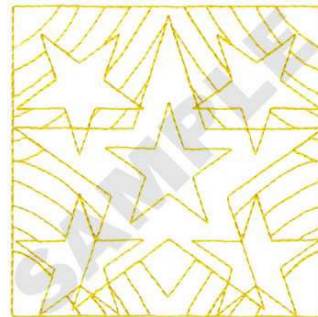

**Name:** Stars Quilt Square Machine Embroidery Design

**SKU:** DC01-KC0485

**Brand:** Dakota Collectibles

**Unique Colors:** 13 (1 color Stops)

## Unique Colors

	<b>Color Name (Color Code)</b>	<b>Manufacturer - Type</b>
	Super White (1001) [No Color Selected]	madeira - rayon
	Dusty Lilac (1263) [No Color Selected]	madeira - rayon
	Crocus (286)	Exquisite - Polyester 1000m

# Complete Color Sequence

#		Color Name (Color Code)	Manufacturer - Type
1		Super White (1001) [No Color Selected]	madeira - rayon
2		Super White (1001) [No Color Selected]	madeira - rayon
3		Crocus (286)	Exquisite - Polyester 1000m