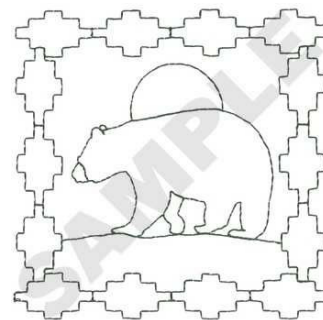

Name: Bear Quilt Machine Embroidery Design

SKU: DC01-KC0481

Brand: Dakota Collectibles

Unique Colors: 13 (1 color Stops)

Unique Colors

	Color Name (Color Code)	Manufacturer - Type
	Super White (1001) [No Color Selected]	madeira - rayon
	Dusty Lilac (1263) [No Color Selected]	madeira - rayon
	Crocus (286)	Exquisite - Polyester 1000m