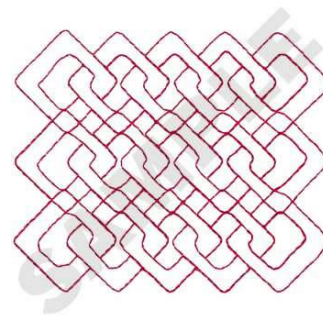

**Name:** Intertwined Squares Quilt Machine  
Embroidery Design

**SKU:** DC01-KC0463

**Brand:** Dakota Collectibles

**Unique Colors:** 13 (1 color Stops)

## Unique Colors

	<b>Color Name (Color Code)</b>	<b>Manufacturer - Type</b>
	Super White (1001) [No Color Selected]	madeira - rayon
	Dusty Lilac (1263) [No Color Selected]	madeira - rayon
	Crocus (286)	Exquisite - Polyester 1000m

# Complete Color Sequence

#		Color Name (Color Code)	Manufacturer - Type
1		Super White (1001) [No Color Selected]	madeira - rayon
2		Super White (1001) [No Color Selected]	madeira - rayon
3		Crocus (286)	Exquisite - Polyester 1000m