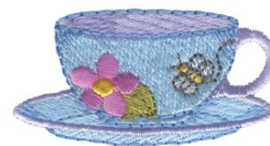

Name: Flower Tea Cup Machine Embroidery Design

SKU: DC01-KC0375

Brand: Dakota Collectibles

Unique Colors: 13 (12 color Stops)

Unique Colors

	Color Name (Color Code)	Manufacturer - Type
	Super White (1001) [No Color Selected]	madeira - rayon
	Dusty Lilac (1263) [No Color Selected]	madeira - rayon
	Crocus (286)	Exquisite - Polyester 1000m

Complete Color Sequence

#		Color Name (Color Code)	Manufacturer - Type
1		Super White (1001) [No Color Selected]	madeira - rayon
2		Super White (1001) [No Color Selected]	madeira - rayon
3		Crocus (286)	Exquisite - Polyester 1000m