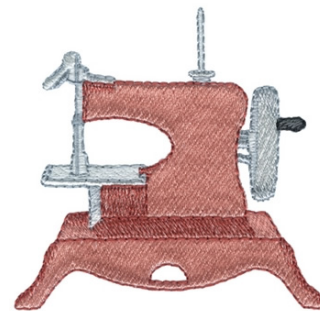

Name: Sewing Machine Machine Embroidery Design

SKU: DC01-KC0302

Brand: Dakota Collectibles

Unique Colors: 13 (6 color Stops)

Unique Colors

	Color Name (Color Code)	Manufacturer - Type
	Super White (1001) [No Color Selected]	madeira - rayon
	Dusty Lilac (1263) [No Color Selected]	madeira - rayon
	Crocus (286)	Exquisite - Polyester 1000m

Complete Color Sequence

#		Color Name (Color Code)	Manufacturer - Type
1		Super White (1001) [No Color Selected]	madeira - rayon
2		Super White (1001) [No Color Selected]	madeira - rayon
3		Crocus (286)	Exquisite - Polyester 1000m