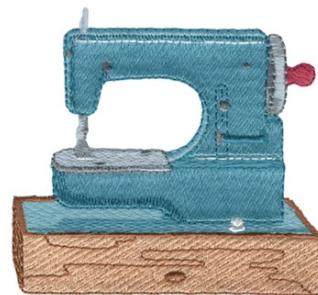

Name: Textile Machine Machine Embroidery Design

SKU: DC01-KC0299

Brand: Dakota Collectibles

Unique Colors: 13 (11 color Stops)

Unique Colors

	Color Name (Color Code)	Manufacturer - Type
	Super White (1001) [No Color Selected]	madeira - rayon
	Dusty Lilac (1263) [No Color Selected]	madeira - rayon
	Crocus (286)	Exquisite - Polyester 1000m

Complete Color Sequence

#		Color Name (Color Code)	Manufacturer - Type
1		Super White (1001) [No Color Selected]	madeira - rayon
2		Super White (1001) [No Color Selected]	madeira - rayon
3		Crocus (286)	Exquisite - Polyester 1000m