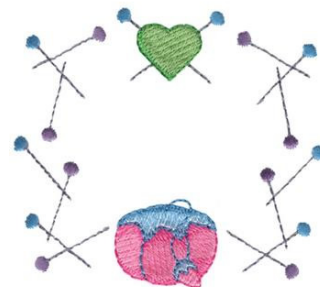

Name: Pin Cushion Border Machine Embroidery Design

SKU: DC01-KC0270

Brand: Dakota Collectibles

Unique Colors: 13 (9 color Stops)

Unique Colors

	Color Name (Color Code)	Manufacturer - Type
	Super White (1001) [No Color Selected]	madeira - rayon
	Dusty Lilac (1263) [No Color Selected]	madeira - rayon
	Crocus (286)	Exquisite - Polyester 1000m

Complete Color Sequence

#		Color Name (Color Code)	Manufacturer - Type
1		Super White (1001) [No Color Selected]	madeira - rayon
2		Super White (1001) [No Color Selected]	madeira - rayon
3		Crocus (286)	Exquisite - Polyester 1000m