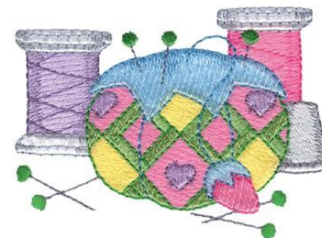

Name: Pin Cushion Machine Embroidery Design

SKU: DC01-KC0258

Brand: Dakota Collectibles

Unique Colors: 13 (19 color Stops)

Unique Colors

	Color Name (Color Code)	Manufacturer - Type
	Super White (1001) [No Color Selected]	madeira - rayon
	Dusty Lilac (1263) [No Color Selected]	madeira - rayon
	Crocus (286)	Exquisite - Polyester 1000m

Complete Color Sequence

#		Color Name (Color Code)	Manufacturer - Type
1		Super White (1001) [No Color Selected]	madeira - rayon
2		Super White (1001) [No Color Selected]	madeira - rayon
3		Crocus (286)	Exquisite - Polyester 1000m