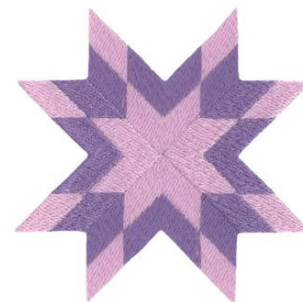

Name: Lone Star Cabin Block Machine
Embroidery Design

SKU: DC01-KC0249

Brand: Dakota Collectibles

Unique Colors: 13 (2 color Stops)

Unique Colors

	Color Name (Color Code)	Manufacturer - Type
	Super White (1001) [No Color Selected]	madeira - rayon
	Dusty Lilac (1263) [No Color Selected]	madeira - rayon
	Crocus (286)	Exquisite - Polyester 1000m

Complete Color Sequence

#		Color Name (Color Code)	Manufacturer - Type
1		Super White (1001) [No Color Selected]	madeira - rayon
2		Super White (1001) [No Color Selected]	madeira - rayon
3		Crocus (286)	Exquisite - Polyester 1000m