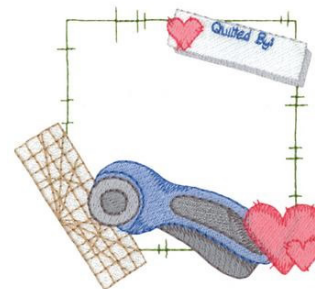

**Name:** Quilted By Label Machine Embroidery Design

**SKU:** DC01-KC0246

**Brand:** Dakota Collectibles

**Unique Colors:** 13 (10 color Stops)