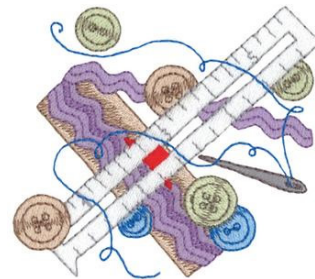

Name: Sewing Supplies Machine Embroidery Design

SKU: DC01-KC0219

Brand: Dakota Collectibles

Unique Colors: 13 (18 color Stops)

Unique Colors

	Color Name (Color Code)	Manufacturer - Type
	Super White (1001) [No Color Selected]	madeira - rayon
	Dusty Lilac (1263) [No Color Selected]	madeira - rayon
	Crocus (286)	Exquisite - Polyester 1000m

Complete Color Sequence

#		Color Name (Color Code)	Manufacturer - Type
1		Super White (1001) [No Color Selected]	madeira - rayon
2		Super White (1001) [No Color Selected]	madeira - rayon
3		Crocus (286)	Exquisite - Polyester 1000m