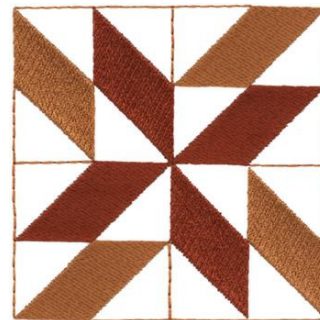

Name: Star Quilt Design Machine Embroidery Design

SKU: DC01-KC0100

Brand: Dakota Collectibles

Unique Colors: 13 (2 color Stops)

Unique Colors

	Color Name (Color Code)	Manufacturer - Type
	Super White (1001) [No Color Selected]	madeira - rayon
	Dusty Lilac (1263) [No Color Selected]	madeira - rayon
	Crocus (286)	Exquisite - Polyester 1000m

Complete Color Sequence

#		Color Name (Color Code)	Manufacturer - Type
1		Super White (1001) [No Color Selected]	madeira - rayon
2		Super White (1001) [No Color Selected]	madeira - rayon
3		Crocus (286)	Exquisite - Polyester 1000m