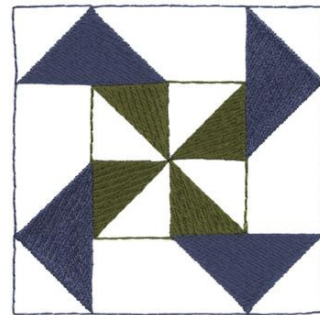

**Name:** Pinwheel Quilt Block Machine  
Embroidery Design

**SKU:** DC01-KC0093

**Brand:** Dakota Collectibles

**Unique Colors:** 13 (2 color Stops)

## Unique Colors

	<b>Color Name (Color Code)</b>	<b>Manufacturer - Type</b>
	Super White (1001) [No Color Selected]	madeira - rayon
	Dusty Lilac (1263) [No Color Selected]	madeira - rayon
	Crocus (286)	Exquisite - Polyester 1000m

# Complete Color Sequence

#		Color Name (Color Code)	Manufacturer - Type
1		Super White (1001) [No Color Selected]	madeira - rayon
2		Super White (1001) [No Color Selected]	madeira - rayon
3		Crocus (286)	Exquisite - Polyester 1000m