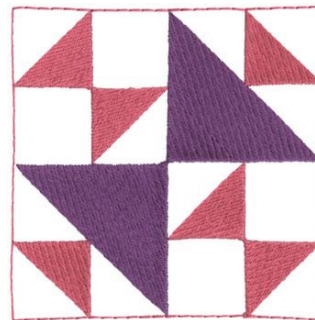

Name: Hour Glass Quilt Block Machine
Embroidery Design

SKU: DC01-KC0091

Brand: Dakota Collectibles

Unique Colors: 13 (2 color Stops)

Unique Colors

	Color Name (Color Code)	Manufacturer - Type
	Super White (1001) [No Color Selected]	madeira - rayon
	Dusty Lilac (1263) [No Color Selected]	madeira - rayon
	Crocus (286)	Exquisite - Polyester 1000m

Complete Color Sequence

#		Color Name (Color Code)	Manufacturer - Type
1		Super White (1001) [No Color Selected]	madeira - rayon
2		Super White (1001) [No Color Selected]	madeira - rayon
3		Crocus (286)	Exquisite - Polyester 1000m