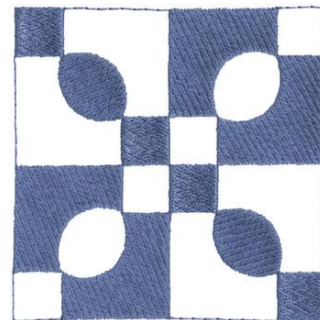

Name: Four Patch Quilt Design Machine
Embroidery Design

SKU: DC01-KC0084

Brand: Dakota Collectibles

Unique Colors: 13 (1 color Stops)

Unique Colors

	Color Name (Color Code)	Manufacturer - Type
	Super White (1001) [No Color Selected]	madeira - rayon
	Dusty Lilac (1263) [No Color Selected]	madeira - rayon
	Crocus (286)	Exquisite - Polyester 1000m

Complete Color Sequence

#		Color Name (Color Code)	Manufacturer - Type
1		Super White (1001) [No Color Selected]	madeira - rayon
2		Super White (1001) [No Color Selected]	madeira - rayon
3		Crocus (286)	Exquisite - Polyester 1000m