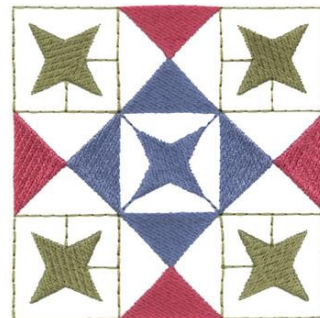

**Name:** Star Quilt Block Machine Embroidery Design

**SKU:** DC01-KC0082

**Brand:** Dakota Collectibles

**Unique Colors:** 13 (3 color Stops)

## Unique Colors

	<b>Color Name (Color Code)</b>	<b>Manufacturer - Type</b>
	Super White (1001) [No Color Selected]	madeira - rayon
	Dusty Lilac (1263) [No Color Selected]	madeira - rayon
	Crocus (286)	Exquisite - Polyester 1000m

# Complete Color Sequence

#		Color Name (Color Code)	Manufacturer - Type
1		Super White (1001) [No Color Selected]	madeira - rayon
2		Super White (1001) [No Color Selected]	madeira - rayon
3		Crocus (286)	Exquisite - Polyester 1000m