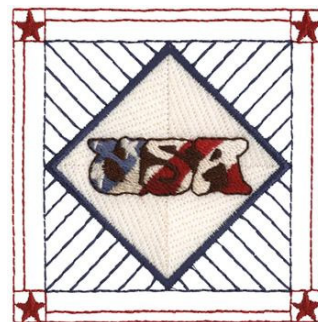

**Name:** U.S.A. Quilt Square Machine Embroidery Design

**SKU:** DC01-KC0078

**Brand:** Dakota Collectibles

**Unique Colors:** 13 (12 color Stops)

## Unique Colors

	<b>Color Name (Color Code)</b>	<b>Manufacturer - Type</b>
	Super White (1001) [No Color Selected]	madeira - rayon
	Dusty Lilac (1263) [No Color Selected]	madeira - rayon
	Crocus (286)	Exquisite - Polyester 1000m

# Complete Color Sequence

#		Color Name (Color Code)	Manufacturer - Type
1		Super White (1001) [No Color Selected]	madeira - rayon
2		Super White (1001) [No Color Selected]	madeira - rayon
3		Crocus (286)	Exquisite - Polyester 1000m