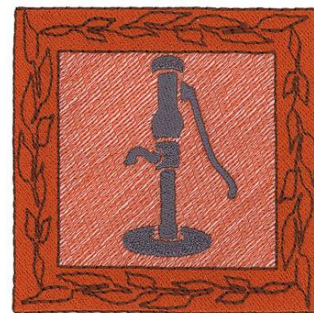

Name: Water Pump Square Machine Embroidery Design

SKU: DC01-KC0040

Brand: Dakota Collectibles

Unique Colors: 13 (3 color Stops)

Unique Colors

	Color Name (Color Code)	Manufacturer - Type
	Super White (1001) [No Color Selected]	madeira - rayon
	Dusty Lilac (1263) [No Color Selected]	madeira - rayon
	Crocus (286)	Exquisite - Polyester 1000m

Complete Color Sequence

#		Color Name (Color Code)	Manufacturer - Type
1		Super White (1001) [No Color Selected]	madeira - rayon
2		Super White (1001) [No Color Selected]	madeira - rayon
3		Crocus (286)	Exquisite - Polyester 1000m