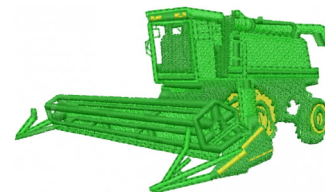

Name: John Deere Combine Machine
Embroidery Design

SKU: DS01-John_Deer_Combine

Brand: DataStitch

Unique Colors: 13 (3 color Stops)

Unique Colors

	Color Name (Color Code)	Manufacturer - Type
	Super White (1001) [No Color Selected]	madeira - rayon
	Dusty Lilac (1263) [No Color Selected]	madeira - rayon
	Crocus (286)	Exquisite - Polyester 1000m

Complete Color Sequence

#		Color Name (Color Code)	Manufacturer - Type
1		Super White (1001) [No Color Selected]	madeira - rayon
2		Super White (1001) [No Color Selected]	madeira - rayon
3		Crocus (286)	Exquisite - Polyester 1000m