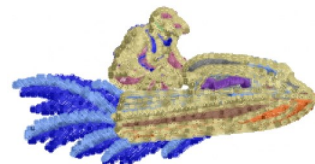

Name: Jet Ski Machine Embroidery Design

SKU: DS01-Jet_Ski

Brand: DataStitch

Unique Colors: 13 (13 color Stops)

Unique Colors

	Color Name (Color Code)	Manufacturer - Type
	Super White (1001) [No Color Selected]	madeira - rayon
	Dusty Lilac (1263) [No Color Selected]	madeira - rayon
	Crocus (286)	Exquisite - Polyester 1000m

Complete Color Sequence

#		Color Name (Color Code)	Manufacturer - Type
1		Super White (1001) [No Color Selected]	madeira - rayon
2		Super White (1001) [No Color Selected]	madeira - rayon
3		Crocus (286)	Exquisite - Polyester 1000m