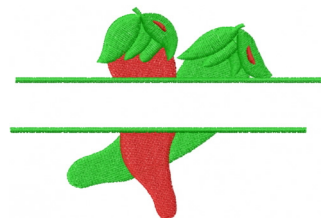

Name: Jalapeno Name Drop Machine
Embroidery Design

SKU: DS01-Jalepeno_Name_Drop

Brand: DataStitch

Unique Colors: 13 (5 color Stops)

Unique Colors

	Color Name (Color Code)	Manufacturer - Type
	Super White (1001) [No Color Selected]	madeira - rayon
	Dusty Lilac (1263) [No Color Selected]	madeira - rayon
	Crocus (286)	Exquisite - Polyester 1000m

Complete Color Sequence

#		Color Name (Color Code)	Manufacturer - Type
1		Super White (1001) [No Color Selected]	madeira - rayon
2		Super White (1001) [No Color Selected]	madeira - rayon
3		Crocus (286)	Exquisite - Polyester 1000m