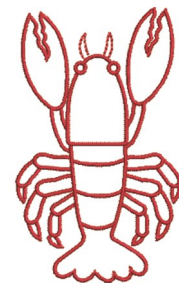

Name: Got Butter Machine Embroidery Design

SKU: JRD01-JR_1408046C

Brand: JumpRope Designs

Unique Colors: 13 (2 color Stops)

Got Butter?

Unique Colors

	Color Name (Color Code)	Manufacturer - Type
	Super White (1001) [No Color Selected]	madeira - rayon
	Dusty Lilac (1263) [No Color Selected]	madeira - rayon
	Crocus (286)	Exquisite - Polyester 1000m