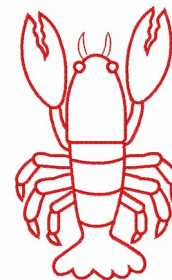

Name: Sea Crayfish Machine Embroidery Design

SKU: JRD01-JR_1408046A

Brand: JumpRope Designs

Unique Colors: 13 (1 color Stops)

Unique Colors

	Color Name (Color Code)	Manufacturer - Type
	Super White (1001) [No Color Selected]	madeira - rayon
	Dusty Lilac (1263) [No Color Selected]	madeira - rayon
	Crocus (286)	Exquisite - Polyester 1000m