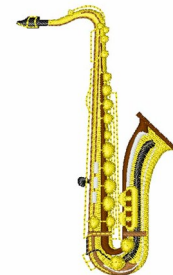

Name: Saxophone Machine Embroidery Design

SKU: JRD01-JR_1407277A

Brand: JumpRope Designs

Unique Colors: 13 (8 color Stops)

Unique Colors

	Color Name (Color Code)	Manufacturer - Type
	Super White (1001) [No Color Selected]	madeira - rayon
	Dusty Lilac (1263) [No Color Selected]	madeira - rayon
	Crocus (286)	Exquisite - Polyester 1000m

Complete Color Sequence

#		Color Name (Color Code)	Manufacturer - Type
1		Super White (1001) [No Color Selected]	madeira - rayon
2		Super White (1001) [No Color Selected]	madeira - rayon
3		Crocus (286)	Exquisite - Polyester 1000m