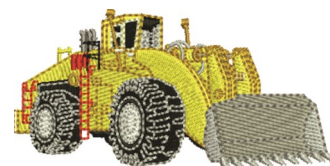

Name: Building America Machine Embroidery Design

SKU: JRD01-JR_1407271E

Brand: JumpRope Designs

Unique Colors: 13 (19 color Stops)

Proudly
Building **America**

Unique Colors

	Color Name (Color Code)	Manufacturer - Type
	Super White (1001) [No Color Selected]	madeira - rayon
	Dusty Lilac (1263) [No Color Selected]	madeira - rayon
	Crocus (286)	Exquisite - Polyester 1000m

Complete Color Sequence

#		Color Name (Color Code)	Manufacturer - Type
1		Super White (1001) [No Color Selected]	madeira - rayon
2		Super White (1001) [No Color Selected]	madeira - rayon
3		Crocus (286)	Exquisite - Polyester 1000m