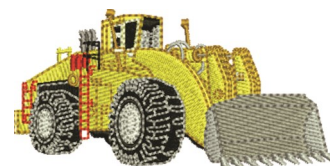

Name: Earth Mover Machine Embroidery Design

SKU: JRD01-JR_1407271B

Brand: JumpRope Designs

Unique Colors: 13 (17 color Stops)

**EARTH MOVER
OPERATOR**

Unique Colors

	Color Name (Color Code)	Manufacturer - Type
	Super White (1001) [No Color Selected]	madeira - rayon
	Dusty Lilac (1263) [No Color Selected]	madeira - rayon
	Crocus (286)	Exquisite - Polyester 1000m