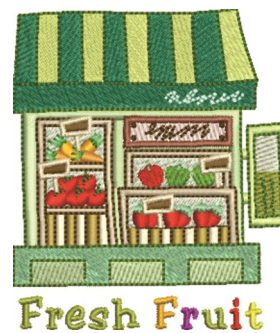

Name: Fresh Fruit Machine Embroidery Design

SKU: JRD01-JR_1407257E

Brand: JumpRope Designs

Unique Colors: 13 (30 color Stops)

Unique Colors

	Color Name (Color Code)	Manufacturer - Type
	Super White (1001) [No Color Selected]	madeira - rayon
	Dusty Lilac (1263) [No Color Selected]	madeira - rayon
	Crocus (286)	Exquisite - Polyester 1000m