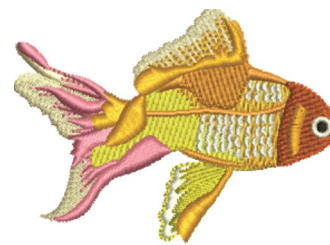

Name: Love Goldfish Machine Embroidery Design

SKU: JRD01-JR_1407255B

Brand: JumpRope Designs

Unique Colors: 13 (11 color Stops)

I ♥ Goldfish

Unique Colors

	Color Name (Color Code)	Manufacturer - Type
	Super White (1001) [No Color Selected]	madeira - rayon
	Dusty Lilac (1263) [No Color Selected]	madeira - rayon
	Crocus (286)	Exquisite - Polyester 1000m

Complete Color Sequence

#		Color Name (Color Code)	Manufacturer - Type
1		Super White (1001) [No Color Selected]	madeira - rayon
2		Super White (1001) [No Color Selected]	madeira - rayon
3		Crocus (286)	Exquisite - Polyester 1000m