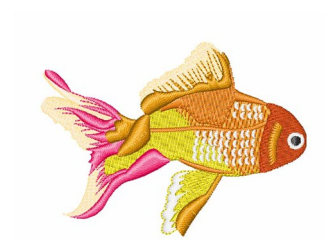

**Name:** Orange Fish Machine Embroidery Design

**SKU:** JRD01-JR\_1407255A

**Brand:** JumpRope Designs

**Unique Colors:** 13 (9 color Stops)

## Unique Colors

	<b>Color Name (Color Code)</b>	<b>Manufacturer - Type</b>
	Super White (1001) [No Color Selected]	madeira - rayon
	Dusty Lilac (1263) [No Color Selected]	madeira - rayon
	Crocus (286)	Exquisite - Polyester 1000m