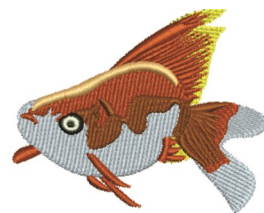

**Name:** Beta Watch Out Machine Embroidery Design

**SKU:** JRD01-JR\_1407254D

**Brand:** JumpRope Designs

**Unique Colors:** 13 (9 color Stops)

*Betta watch out!*