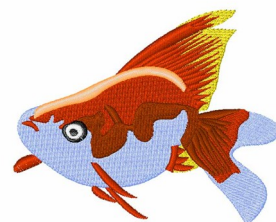

**Name:** Fish Machine Embroidery Design

**SKU:** JRD01-JR\_1407254A

**Brand:** JumpRope Designs

**Unique Colors:** 13 (7 color Stops)