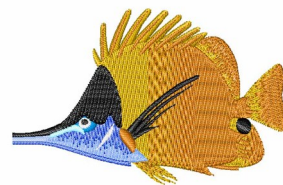

**Name:** Golden Fish Machine Embroidery Design

**SKU:** JRD01-JR\_1407253A

**Brand:** JumpRope Designs

**Unique Colors:** 13 (9 color Stops)

## Unique Colors

	<b>Color Name (Color Code)</b>	<b>Manufacturer - Type</b>
	Super White (1001) [No Color Selected]	madeira - rayon
	Dusty Lilac (1263) [No Color Selected]	madeira - rayon
	Crocus (286)	Exquisite - Polyester 1000m

# Complete Color Sequence

#		Color Name (Color Code)	Manufacturer - Type
1		Super White (1001) [No Color Selected]	madeira - rayon
2		Super White (1001) [No Color Selected]	madeira - rayon
3		Crocus (286)	Exquisite - Polyester 1000m