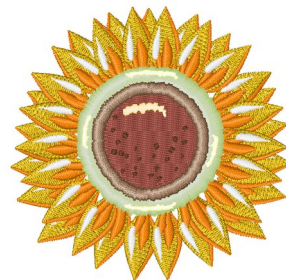

Name: Sunflower Machine Embroidery Design

SKU: JRD01-JR_1407220A

Brand: JumpRope Designs

Unique Colors: 13 (12 color Stops)

Unique Colors

	Color Name (Color Code)	Manufacturer - Type
	Super White (1001) [No Color Selected]	madeira - rayon
	Dusty Lilac (1263) [No Color Selected]	madeira - rayon
	Crocus (286)	Exquisite - Polyester 1000m

Complete Color Sequence

#		Color Name (Color Code)	Manufacturer - Type
1		Super White (1001) [No Color Selected]	madeira - rayon
2		Super White (1001) [No Color Selected]	madeira - rayon
3		Crocus (286)	Exquisite - Polyester 1000m