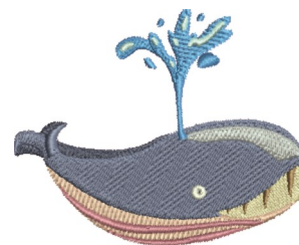

Name: Make A Splash Machine Embroidery Design

SKU: JRD01-JR_1407206C

Brand: JumpRope Designs

Unique Colors: 13 (12 color Stops)

Make a Splash!

Unique Colors

	Color Name (Color Code)	Manufacturer - Type
	Super White (1001) [No Color Selected]	madeira - rayon
	Dusty Lilac (1263) [No Color Selected]	madeira - rayon
	Crocus (286)	Exquisite - Polyester 1000m

Complete Color Sequence

#		Color Name (Color Code)	Manufacturer - Type
1		Super White (1001) [No Color Selected]	madeira - rayon
2		Super White (1001) [No Color Selected]	madeira - rayon
3		Crocus (286)	Exquisite - Polyester 1000m