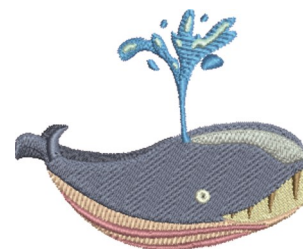

**Name:** Whale Watcher Machine Embroidery Design

**SKU:** JRD01-JR\_1407206B

**Brand:** JumpRope Designs

**Unique Colors:** 13 (12 color Stops)

Whale Watcher