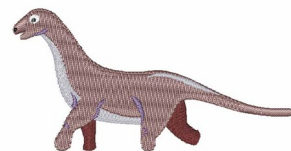

Name: Brontosaurus Machine Embroidery Design

SKU: JRD01-JR_1407193A

Brand: JumpRope Designs

Unique Colors: 13 (7 color Stops)

Unique Colors

	Color Name (Color Code)	Manufacturer - Type
	Super White (1001) [No Color Selected]	madeira - rayon
	Dusty Lilac (1263) [No Color Selected]	madeira - rayon
	Crocus (286)	Exquisite - Polyester 1000m

Complete Color Sequence

#		Color Name (Color Code)	Manufacturer - Type
1		Super White (1001) [No Color Selected]	madeira - rayon
2		Super White (1001) [No Color Selected]	madeira - rayon
3		Crocus (286)	Exquisite - Polyester 1000m