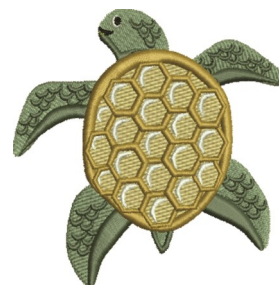

**Name:** Swim Current Machine Embroidery Design

**SKU:** JRD01-JR\_1407187C

**Brand:** JumpRope Designs

**Unique Colors:** 13 (9 color Stops)

*Swim with the current*