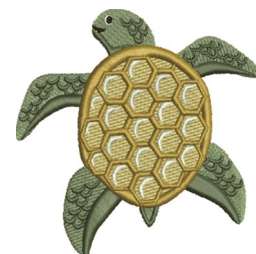

Name: Turtally Awesome Machine Embroidery Design

SKU: JRD01-JR_1407187B

Brand: JumpRope Designs

Unique Colors: 13 (12 color Stops)

Have a **Turtally**
Awesome Day!

Unique Colors

	Color Name (Color Code)	Manufacturer - Type
	Super White (1001) [No Color Selected]	madeira - rayon
	Dusty Lilac (1263) [No Color Selected]	madeira - rayon
	Crocus (286)	Exquisite - Polyester 1000m

Complete Color Sequence

#		Color Name (Color Code)	Manufacturer - Type
1		Super White (1001) [No Color Selected]	madeira - rayon
2		Super White (1001) [No Color Selected]	madeira - rayon
3		Crocus (286)	Exquisite - Polyester 1000m