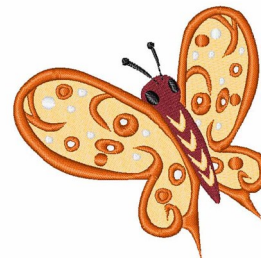

Name: Butterfly Machine Embroidery Design

SKU: JRD01-JR_1407168A

Brand: JumpRope Designs

Unique Colors: 13 (8 color Stops)

Unique Colors

	Color Name (Color Code)	Manufacturer - Type
	Super White (1001) [No Color Selected]	madeira - rayon
	Dusty Lilac (1263) [No Color Selected]	madeira - rayon
	Crocus (286)	Exquisite - Polyester 1000m

Complete Color Sequence

#		Color Name (Color Code)	Manufacturer - Type
1		Super White (1001) [No Color Selected]	madeira - rayon
2		Super White (1001) [No Color Selected]	madeira - rayon
3		Crocus (286)	Exquisite - Polyester 1000m