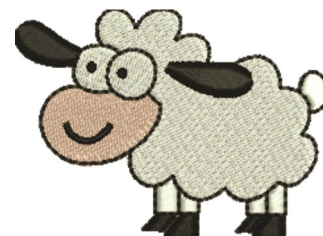

Name: I Love Sheep Machine Embroidery Design

SKU: JRD01-JR_1407142B

Brand: JumpRope Designs

Unique Colors: 13 (5 color Stops)

I ♥ Sheep

Unique Colors

	Color Name (Color Code)	Manufacturer - Type
	Super White (1001) [No Color Selected]	madeira - rayon
	Dusty Lilac (1263) [No Color Selected]	madeira - rayon
	Crocus (286)	Exquisite - Polyester 1000m