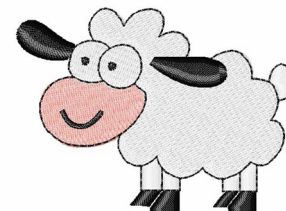

Name: Sheep Machine Embroidery Design

SKU: JRD01-JR_1407142A

Brand: JumpRope Designs

Unique Colors: 13 (3 color Stops)

Unique Colors

	Color Name (Color Code)	Manufacturer - Type
	Super White (1001) [No Color Selected]	madeira - rayon
	Dusty Lilac (1263) [No Color Selected]	madeira - rayon
	Crocus (286)	Exquisite - Polyester 1000m