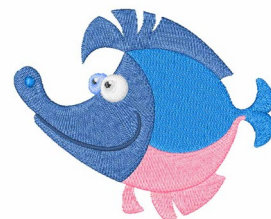

Name: Fish Machine Embroidery Design

SKU: JRD01-JR_1407109A

Brand: JumpRope Designs

Unique Colors: 13 (8 color Stops)

Unique Colors

	Color Name (Color Code)	Manufacturer - Type
	Super White (1001) [No Color Selected]	madeira - rayon
	Dusty Lilac (1263) [No Color Selected]	madeira - rayon
	Crocus (286)	Exquisite - Polyester 1000m

Complete Color Sequence

#		Color Name (Color Code)	Manufacturer - Type
1		Super White (1001) [No Color Selected]	madeira - rayon
2		Super White (1001) [No Color Selected]	madeira - rayon
3		Crocus (286)	Exquisite - Polyester 1000m