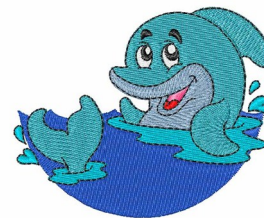

Name: Dolphin Machine Embroidery Design

SKU: JRD01-JR_1407103A

Brand: JumpRope Designs

Unique Colors: 13 (8 color Stops)

Unique Colors

	Color Name (Color Code)	Manufacturer - Type
	Super White (1001) [No Color Selected]	madeira - rayon
	Dusty Lilac (1263) [No Color Selected]	madeira - rayon
	Crocus (286)	Exquisite - Polyester 1000m