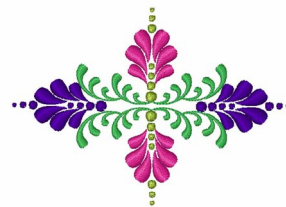

Name: Floral Cross Machine Embroidery Design

SKU: JRD01-JR_1407074A

Brand: JumpRope Designs

Unique Colors: 13 (4 color Stops)

Unique Colors

	Color Name (Color Code)	Manufacturer - Type
	Super White (1001) [No Color Selected]	madeira - rayon
	Dusty Lilac (1263) [No Color Selected]	madeira - rayon
	Crocus (286)	Exquisite - Polyester 1000m

Complete Color Sequence

#		Color Name (Color Code)	Manufacturer - Type
1		Super White (1001) [No Color Selected]	madeira - rayon
2		Super White (1001) [No Color Selected]	madeira - rayon
3		Crocus (286)	Exquisite - Polyester 1000m