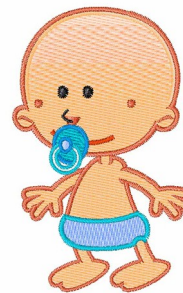

Name: Baby Boy Machine Embroidery Design

SKU: JRD01-JR_1407065A

Brand: JumpRope Designs

Unique Colors: 13 (15 color Stops)

Unique Colors

	Color Name (Color Code)	Manufacturer - Type
	Super White (1001) [No Color Selected]	madeira - rayon
	Dusty Lilac (1263) [No Color Selected]	madeira - rayon
	Crocus (286)	Exquisite - Polyester 1000m

Complete Color Sequence

#		Color Name (Color Code)	Manufacturer - Type
1		Super White (1001) [No Color Selected]	madeira - rayon
2		Super White (1001) [No Color Selected]	madeira - rayon
3		Crocus (286)	Exquisite - Polyester 1000m