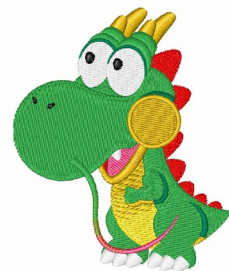

**Name:** Green Dinosaur Machine Embroidery Design

**SKU:** JRD01-JR\_1407063A

**Brand:** JumpRope Designs

**Unique Colors:** 13 (20 color Stops)

## Unique Colors

	<b>Color Name (Color Code)</b>	<b>Manufacturer - Type</b>
	Super White (1001) [No Color Selected]	madeira - rayon
	Dusty Lilac (1263) [No Color Selected]	madeira - rayon
	Crocus (286)	Exquisite - Polyester 1000m

# Complete Color Sequence

#		Color Name (Color Code)	Manufacturer - Type
1		Super White (1001) [No Color Selected]	madeira - rayon
2		Super White (1001) [No Color Selected]	madeira - rayon
3		Crocus (286)	Exquisite - Polyester 1000m