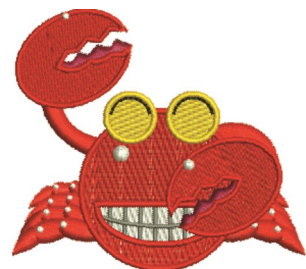

Name: No Crabs Allowed Machine Embroidery Design

SKU: JRD01-JR_1407056D

Brand: JumpRope Designs

Unique Colors: 13 (10 color Stops)

No Crabs Allowed

Unique Colors

	Color Name (Color Code)	Manufacturer - Type
	Super White (1001) [No Color Selected]	madeira - rayon
	Dusty Lilac (1263) [No Color Selected]	madeira - rayon
	Crocus (286)	Exquisite - Polyester 1000m

Complete Color Sequence

#		Color Name (Color Code)	Manufacturer - Type
1		Super White (1001) [No Color Selected]	madeira - rayon
2		Super White (1001) [No Color Selected]	madeira - rayon
3		Crocus (286)	Exquisite - Polyester 1000m