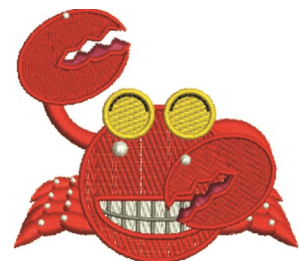

Name: Crabby but Cute Machine Embroidery Design

SKU: JRD01-JR_1407056C

Brand: JumpRope Designs

Unique Colors: 13 (10 color Stops)

Crabby but Cute

Unique Colors

	Color Name (Color Code)	Manufacturer - Type
	Super White (1001) [No Color Selected]	madeira - rayon
	Dusty Lilac (1263) [No Color Selected]	madeira - rayon
	Crocus (286)	Exquisite - Polyester 1000m

Complete Color Sequence

#		Color Name (Color Code)	Manufacturer - Type
1		Super White (1001) [No Color Selected]	madeira - rayon
2		Super White (1001) [No Color Selected]	madeira - rayon
3		Crocus (286)	Exquisite - Polyester 1000m