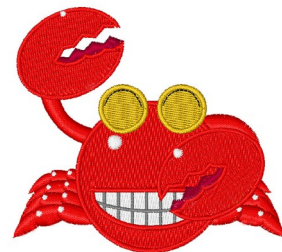

Name: Crab Machine Embroidery Design

SKU: JRD01-JR_1407056A

Brand: JumpRope Designs

Unique Colors: 13 (9 color Stops)

Unique Colors

	Color Name (Color Code)	Manufacturer - Type
	Super White (1001) [No Color Selected]	madeira - rayon
	Dusty Lilac (1263) [No Color Selected]	madeira - rayon
	Crocus (286)	Exquisite - Polyester 1000m

Complete Color Sequence

#		Color Name (Color Code)	Manufacturer - Type
1		Super White (1001) [No Color Selected]	madeira - rayon
2		Super White (1001) [No Color Selected]	madeira - rayon
3		Crocus (286)	Exquisite - Polyester 1000m