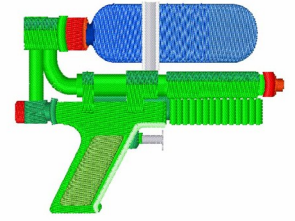

**Name:** Water Gun

**SKU:** JRD01-JR\_1407037A

**Brand:** JumpRope Designs

**Unique Colors:** 13 (20 color Stops)

## Unique Colors

	<b>Color Name (Color Code)</b>	<b>Manufacturer - Type</b>
	Super White (1001) [No Color Selected]	madeira - rayon
	Dusty Lilac (1263) [No Color Selected]	madeira - rayon
	Crocus (286)	Exquisite - Polyester 1000m

# Complete Color Sequence

#		Color Name (Color Code)	Manufacturer - Type
1		Super White (1001) [No Color Selected]	madeira - rayon
2		Super White (1001) [No Color Selected]	madeira - rayon
3		Crocus (286)	Exquisite - Polyester 1000m